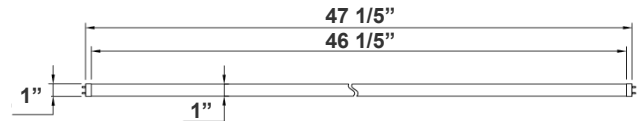

T8 SERIES

COMMERCIAL INDOOR LIGHTING

WESTGATE
THE FUTURE IS HERE...AND IT'S QUITE BRIGHT!

T8-EZX-TB-4FT-12-18W-40K-F
T8-EZX-TB-4FT-12-18W-50K-F

Crystal Glass T8 Tube switches from fluorescent tubes to LED, giving more cost efficiency by providing the same amount of lumen output with less energy consumption. Type B single end and Type A+B are designed for different retrofit projects. 350° beam angle glass The LED tube offers a soft and bright light distribution. Stable quality out of mass automated production.

Customer Name: _____
Project Name: _____
Note: _____ | Type: _____

47 1/5"(L) X 1" (D)

Features

- X-GEN TYPE B , AC Direct (Ballast Override)
- Connect One End or Both Ends (Dual Function)
- 5-Year Warranty
- Glass Lens