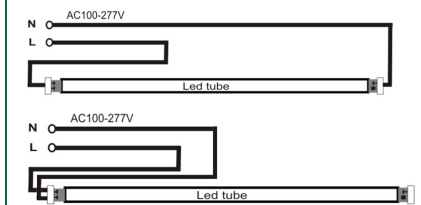

Sample Ordering

Model	Material	Size	Min. Watt	Max. Watt	Color Temp.	Lens Type
T8	EZX	TB	4FT	12	18W	F

40K = 4000K
50K = 5000K

Example:

1. T8-EZX-TB-4FT-12-18W-40K-C (FOR 18W4000K T8 4FT TUBE LAMP 120-277V)

WIRING DIAGRAM:

Other Models: T8-EZX-TB-4FT-12-18W-C (Clear Model)

Close-up View

End View

Socket View