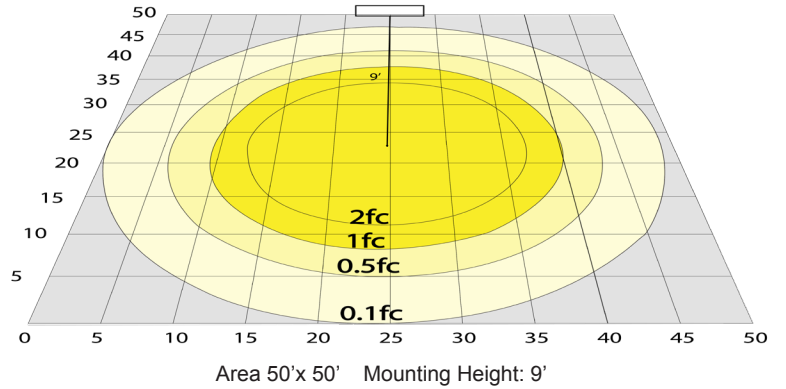

Technical Specifications

Electrical:

- Voltage: 120-277V; 50/60Hz AC
- Power Factor: >0.90
- THD: <20%
- Wattage: 12W/15W/18W
- Efficacy: 120 LPW

Lighting:

- Dimming: Non Dimmable
- Total Lumens: 2160LM Max.
- Color Temperatures: 4000K/5000K
- Color Rendering Index: CRI ≥ 80
- Beam Angle: 120°

Phone: (877) 805-2252 | Fax: (877) 805-2252
www.westgatemfg.com |

Photometrics: T8-EZX-TB-4FT-12-18W-F

BUG Rating: B2-U2-G1

Area 50'x 50' Mounting Height: 9'

Other Views:

Close-up View

End View

Socket View