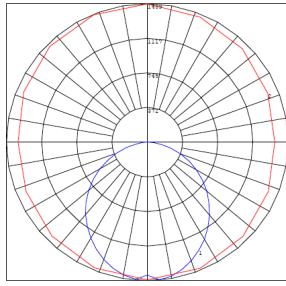

Phone: (877) 805-2252 | Fax: (877) 805-2252
www.westgatemfg.com |

Photometrics: T8-EZX-TB-4FT-12-18W-F

BUG Rating: B2-U2-G1

Area 50'x 50' Mounting Height: 9'

Other Views:

Close-up View

End View

Socket View