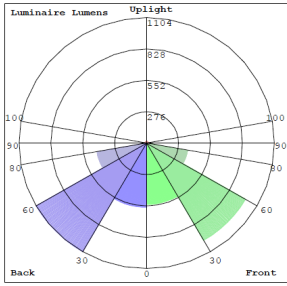

Photometrics: T8-EZX-TB-4FT-12-18W-F

BUG Rating: B2-U2-G1